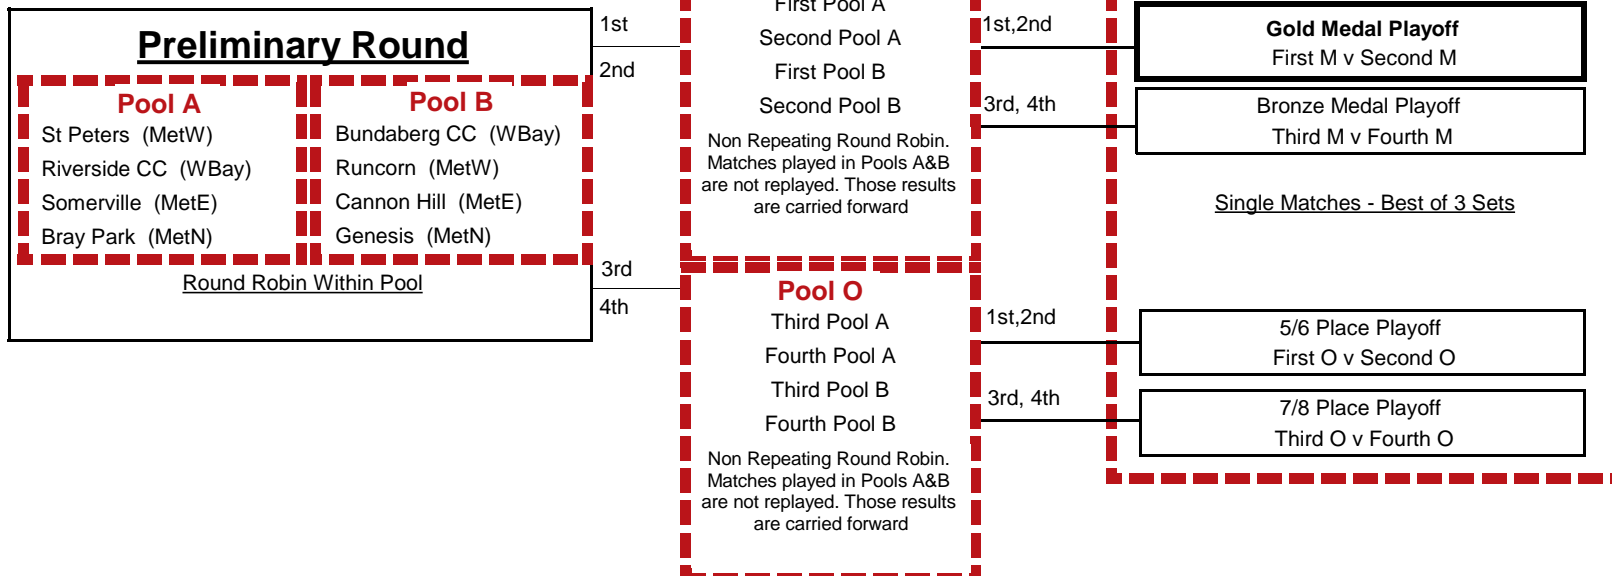

2024 Queensland Junior Schools Cup

Year 8 Girls Div 2 White

8 Teams

2024 Queensland Junior Schools Cup

Year 8 Girls Div 2 White

Time	Id	Pool	Friday	
				(Duty)
<u>Coomera Ct. 10</u>				
10:00	G1	Pool A	St Peters vs. Somerville	(Riverside CC)
11:15	G2	Pool A	Riverside CC vs. Bray Park	(Somerville)
12:25	H1		Different Division	(Bray Park)
14:45	G5	Pool A	St Peters vs. Riverside CC	(Diff. Div.)
15:55	G6	Pool A	Somerville vs. Bray Park	(St Peters)
<u>Coomera Ct. 11</u>				
10:00	G3	Pool B	Bundaberg CC vs. Cannon Hill	(Runcorn)
11:15	G4	Pool B	Runcorn vs. Genesis	(Cannon Hill)
12:25	H3		Different Division	(Genesis)
14:45	G7	Pool B	Bundaberg CC vs. Runcorn	(Diff. Div.)
15:55	G8	Pool B	Cannon Hill vs. Genesis	(Bundaberg CC)

Time	Id	Pool	Saturday	
				(Duty)
<u>Coomera Ct. 10</u>				
9:00	G9	Pool A	St Peters vs. Bray Park	(Somerville)
10:15	G10	Pool A	Riverside CC vs. Somerville	(Bray Park)
13:50	G13	Pool O	Third Pool A vs. Third Pool B	(Diff. Div.)
15:00	G16	Pool M	Second Pool A vs. Second Pool B	(Third Pool B)
16:10	G17	Pool O	Third Pool A vs. Fourth Pool B	(Second Pool B)
17:20	H16		Different Division	(Third Pool A)
<u>Coomera Ct. 11</u>				
9:00	G11	Pool B	Bundaberg CC vs. Genesis	(Cannon Hill)
10:15	G12	Pool B	Runcorn vs. Cannon Hill	(Genesis)
13:50	G14	Pool O	Fourth Pool A vs. Fourth Pool B	(Diff. Div.)
15:00	G15	Pool M	First Pool A vs. First Pool B	(Diff. Div.)
17:30	H15		Different Division	(Fourth Pool B)